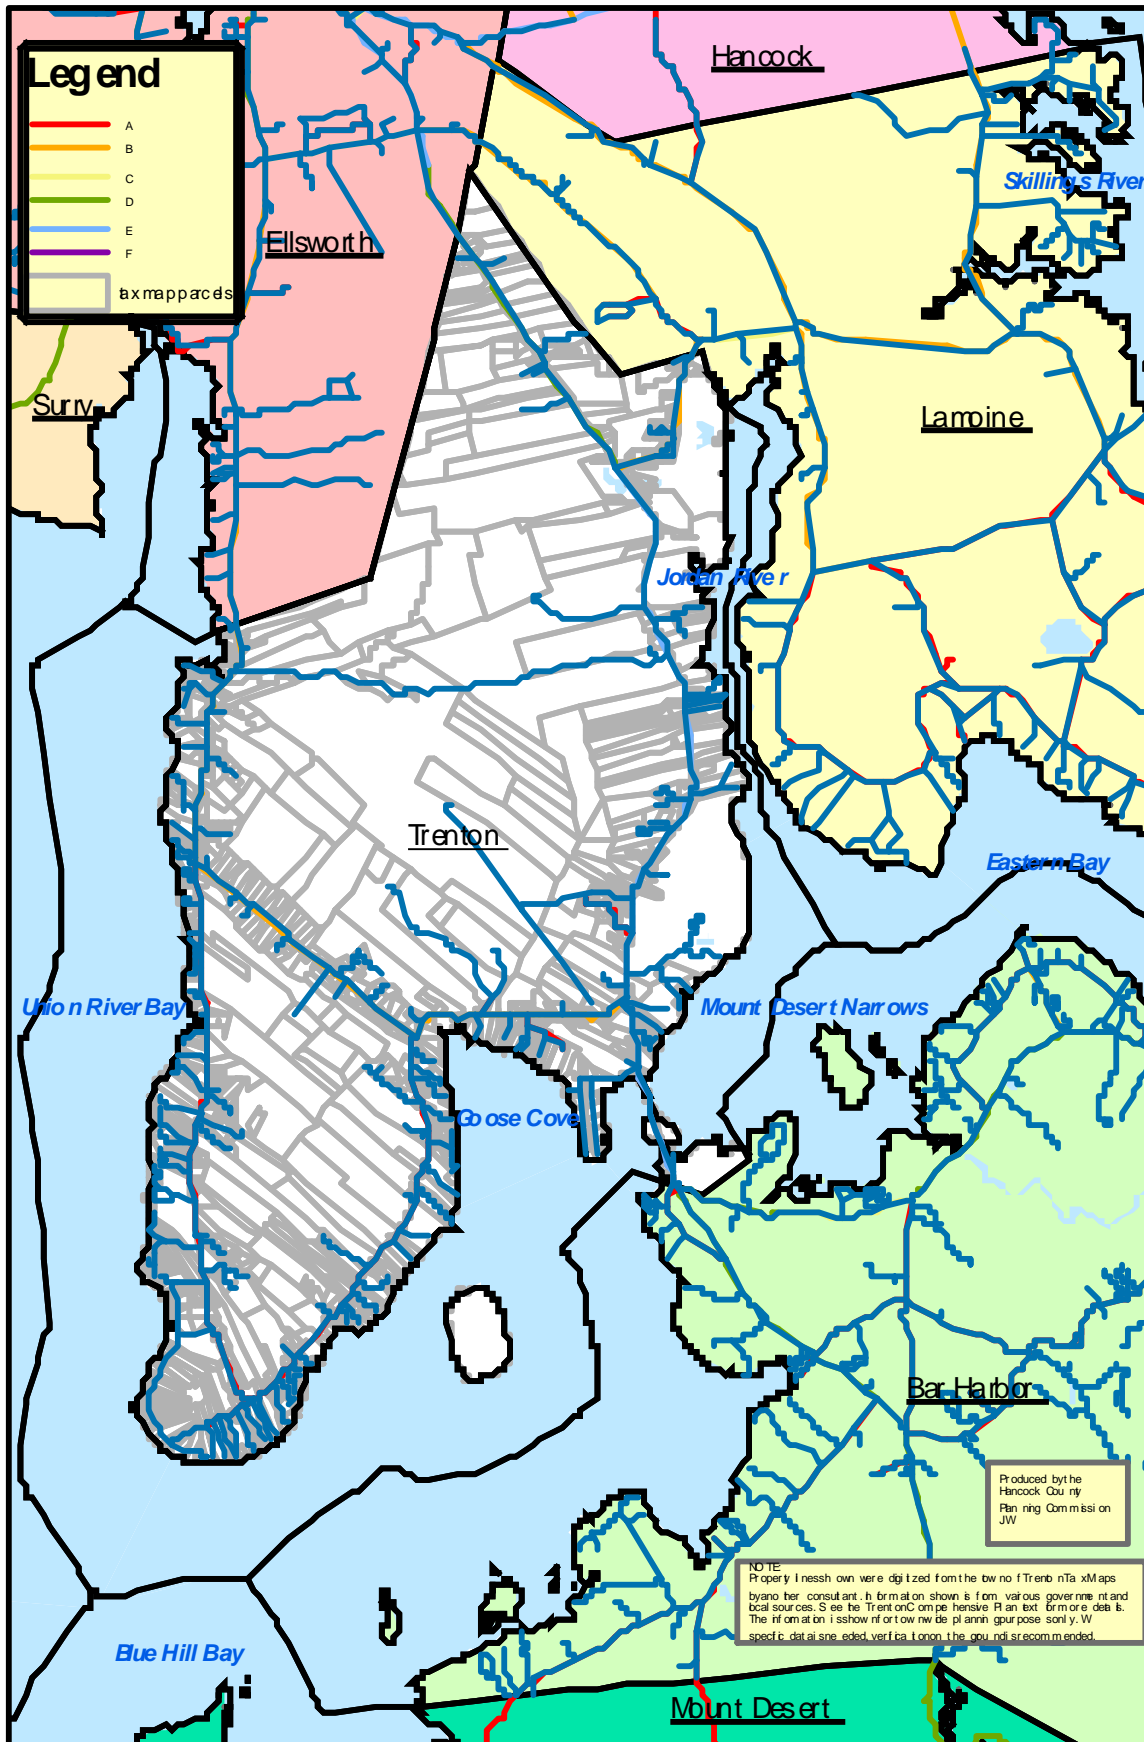

Town of Trenton

Road Level of Service

1 inch equals 6,458 feet

Produced by the
Hancock County
Planning Commission
JW